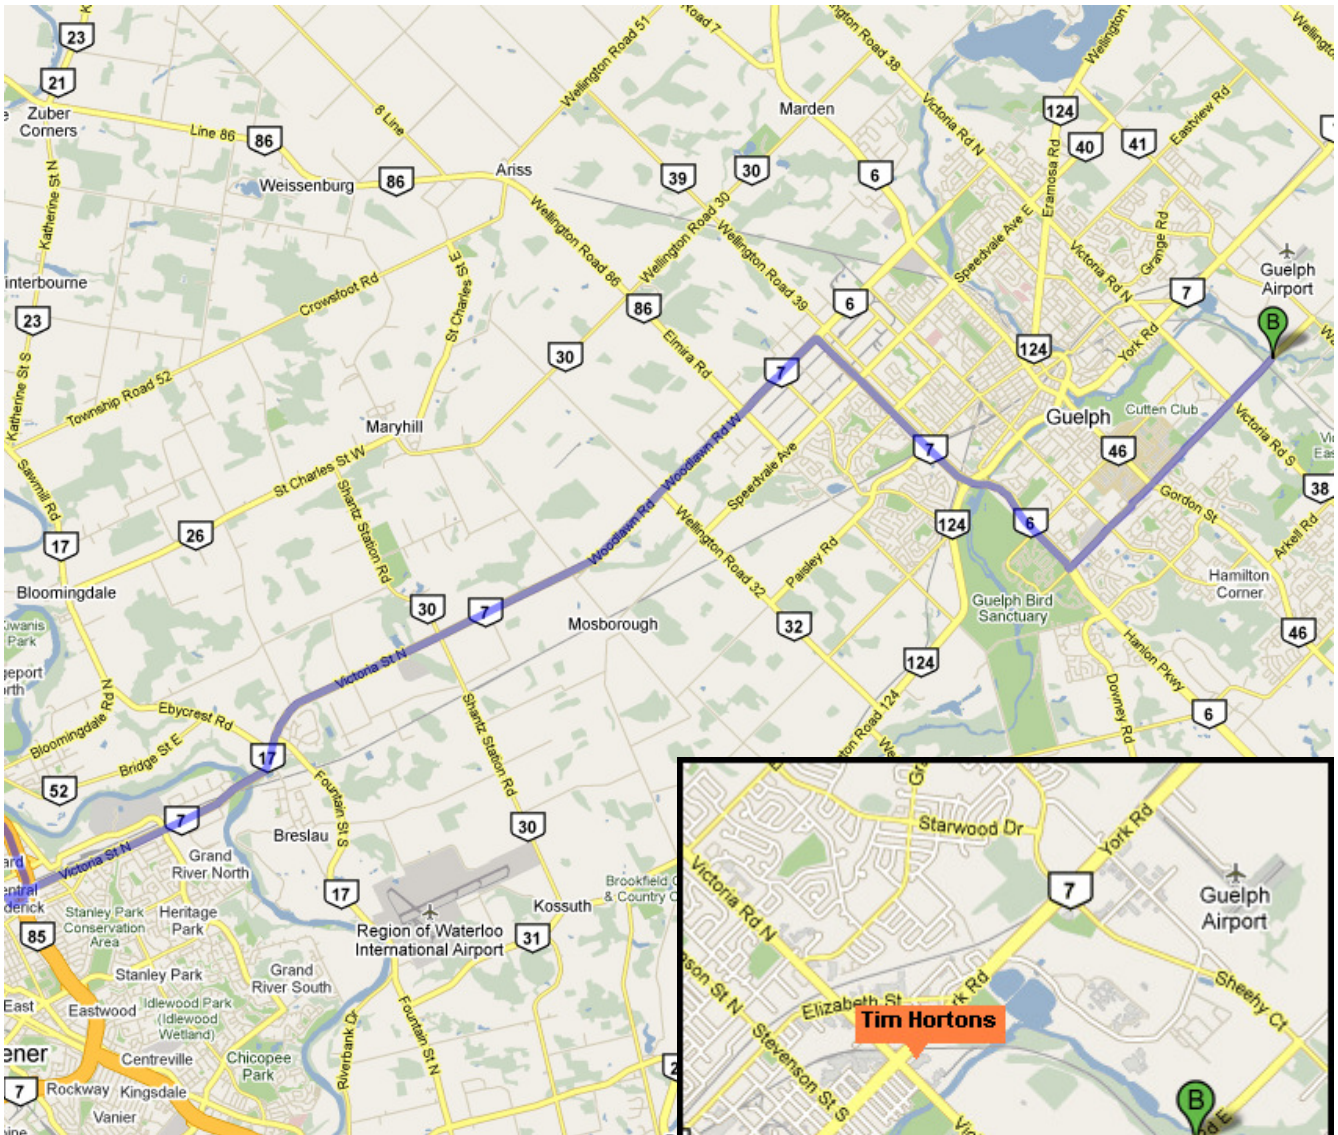

Barber Scout Camp

GPS Coordinates :
[43.545933,-80.197531](https://www.google.com/maps/place/43.545933,-80.197531)

Street Address :
[733 Stone Rd E,](#)
[Guelph, ON](#)

Drive Time : ~45mins

Website :
<http://scoutdocs.ca/Camps/Camps.php?camp=barber>

- Directions :**
- 1) Head East on Highway 7 towards Guelph
 - 2) Turn Right on Hanlon Pkwy/Highway 6/ Highway 7
 - 3) Turn left onto Stone Road West and continue right through Guelph past Victoria Road
 - 4) Camp will be on the right just after the railroad tracks and before the river.