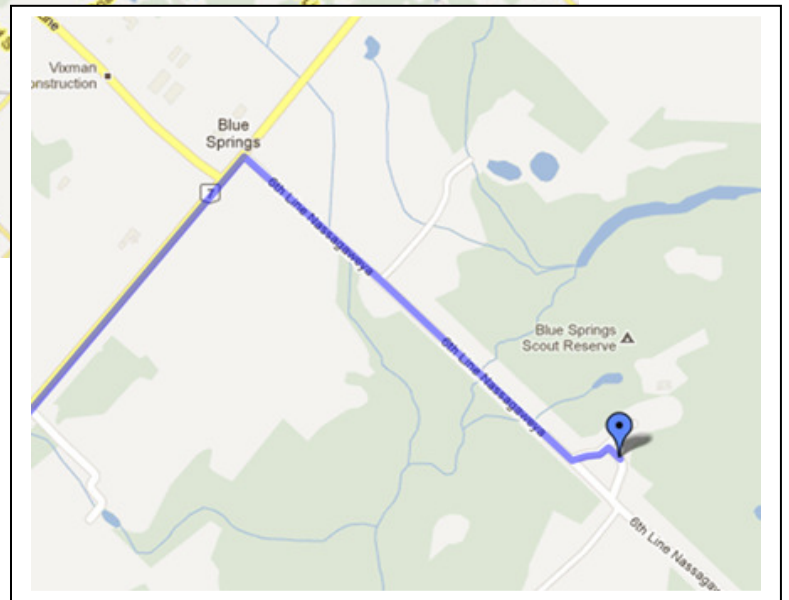

Blue Springs Scout Reserve

GPS Coordinates :
[43.364447, -80.050546](https://www.google.com/maps/place/43.364447,-80.050546)

Street Address :
14009 6th Line, Nassagaweya
R.R.#4 Rockwood
Ontario

Drive Time : ~45mins

Website :
<http://www.blue-springs-scout-reserve.ca/>

- Directions :**
- 1) Take Highway 7 out of town towards Guelph.
 - 2) Turn right onto the Hanlon Expressway.
 - 3) Turn left onto Wellington St W. (Hwy 7 East).
 - 4) Turn right onto Wyndham St. S (Hwy 7 East).
 - 5) Turn left onto York Road (Hwy 7 East).
 - 6) At Rockwood, turn right onto Main St. S (Hwy 7 East)
 - 7) At Blue Springs, turn right onto 6th Line
 - 8) Camp Entrance is on the left .