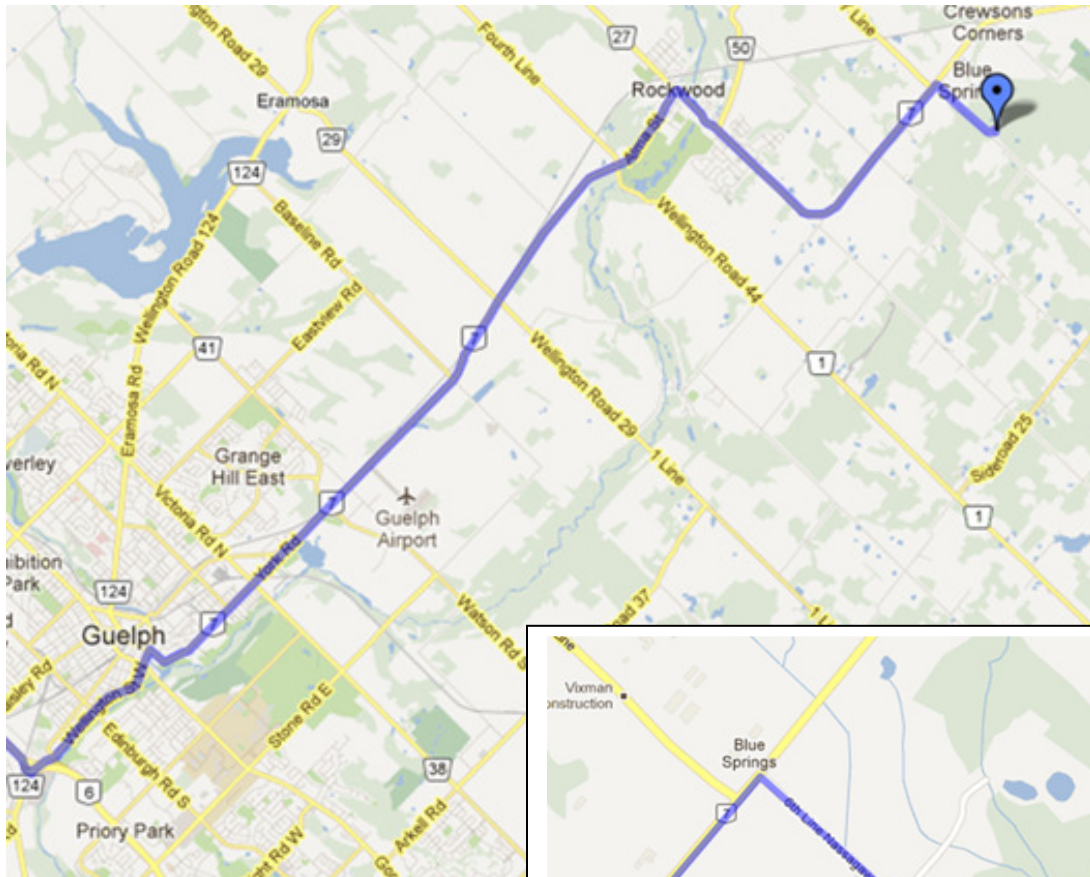

Blue Springs Scout Reserve

GPS Coordinates :
[43.364447, -80.050546](https://www.google.com/maps/place/43.364447,-80.050546)

Street Address :
14009 6th Line, Nassagaweya
R.R.#4 Rockwood
Ontario

Drive Time : ~45mins

Website :
<http://www.blue-springs-scout-reserve.ca/>

- Directions :**
- 1) Take Highway 7 out of town towards Guelph.
 - 2) Turn right onto the Hanlon Expressway.
 - 3) Turn left onto Wellington St W. (Hwy 7 East).
 - 4) Turn right onto Wyndham St. S (Hwy 7 East).
 - 5) Turn left onto York Road (Hwy 7 East).
 - 6) At Rockwood, turn right onto Main St. S (Hwy 7 East)
 - 7) At Blue Springs, turn right onto 6th Line
 - 8) Camp Entrance is on the left .