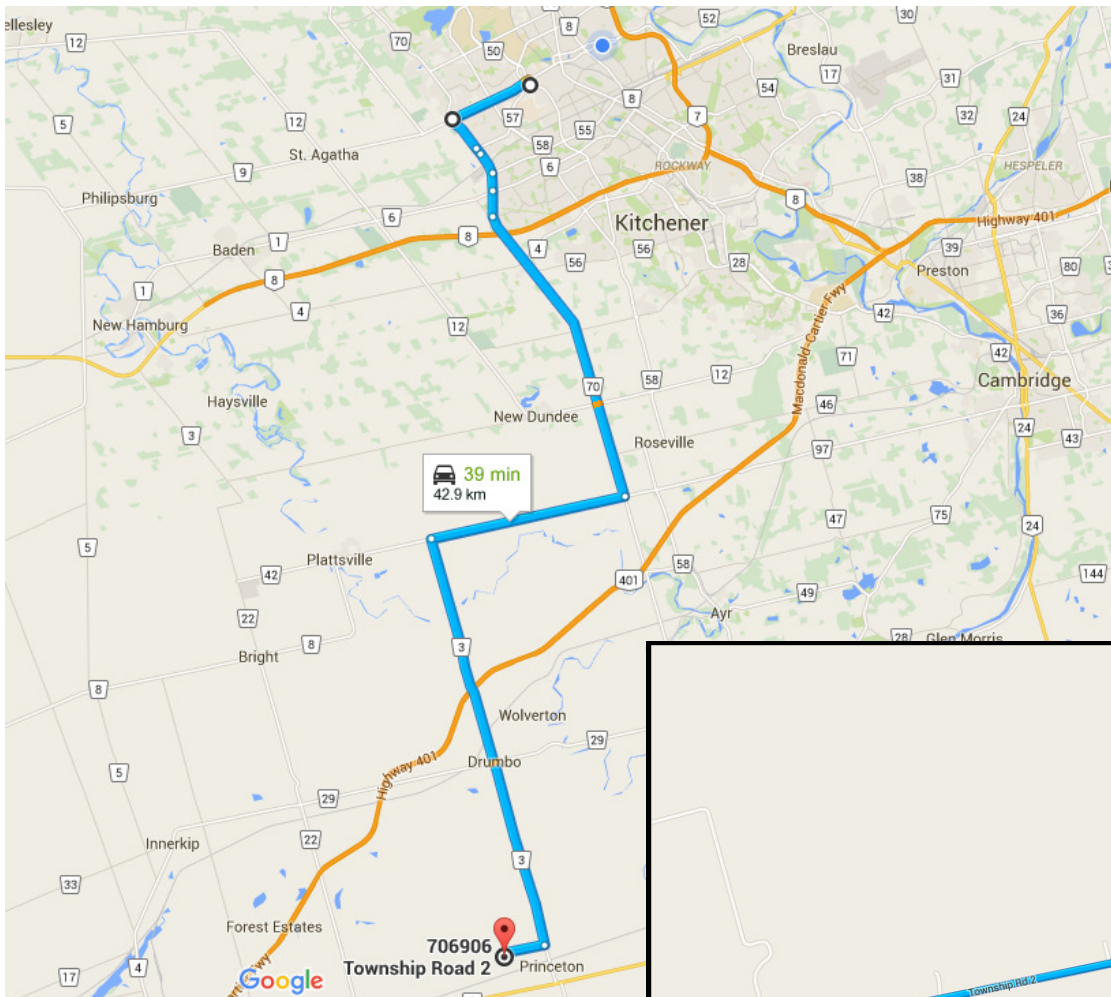

Shegardaynou Scout Camp

GPS Coordinates :
[43.173351,-80.547837](https://www.google.com/maps/place/43.173351,-80.547837)

Street Address :
706906 Township Rd. 2
Blandford-Blenheim, Ontario

Drive Time : ~40 minutes

Website :
<http://scoutdocs.ca/Camps/Camps.php?camp=shegardaynou>
<http://www.scouts-woodstock.info/>

Directions :

- 1) Head west on Erb Street West.
- 2) At the roundabout, take the 3rd exit onto Ira Needles Blvd.
- 3) When passing under Highway 7/8 the road will become Trussler Road.
- 4) Turn right onto Oxford Road 8/County Rd 8
- 5) Turn left onto Oxford Road 3/County Rd 3 (signs for ON-401 W)
- 6) Turn right onto Township Rd 2
- 7) The camp will be on your left. (about 1.5Km)