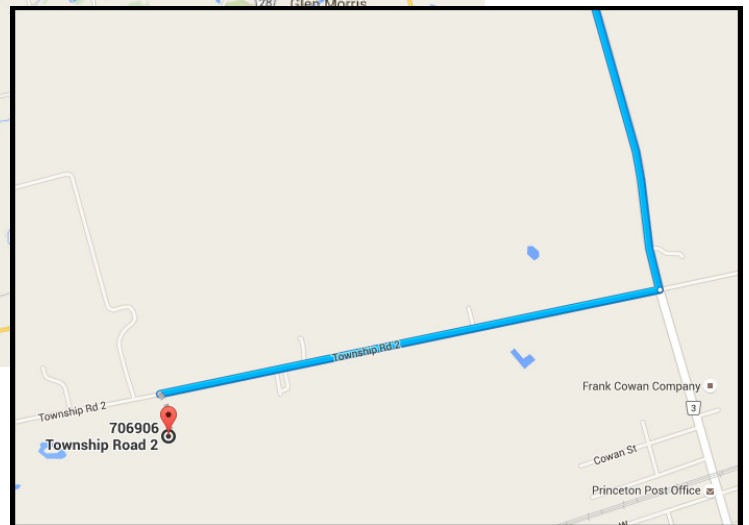

Shegardaynou Scout Camp

GPS Coordinates :
[43.173351,-80.547837](https://www.google.com/maps/place/43.173351,-80.547837)

Street Address :
706906 Township Rd. 2
Blandford-Blenheim, Ontario

Drive Time : ~40 minutes

Website :
<http://scoutdocs.ca/Camps/Camps.php?camp=shegardaynou>
<http://www.scouts-woodstock.info/>

Directions :

- 1) Head west on Erb Street West.
- 2) At the roundabout, take the 3rd exit onto Ira Needles Blvd.
- 3) When passing under Highway 7/8 the road will become Trussler Road.
- 4) Turn right onto Oxford Road 8/County Rd 8
- 5) Turn left onto Oxford Road 3/County Rd 3 (signs for ON-401 W)
- 6) Turn right onto Township Rd 2
- 7) The camp will be on your left. (about 1.5Km)