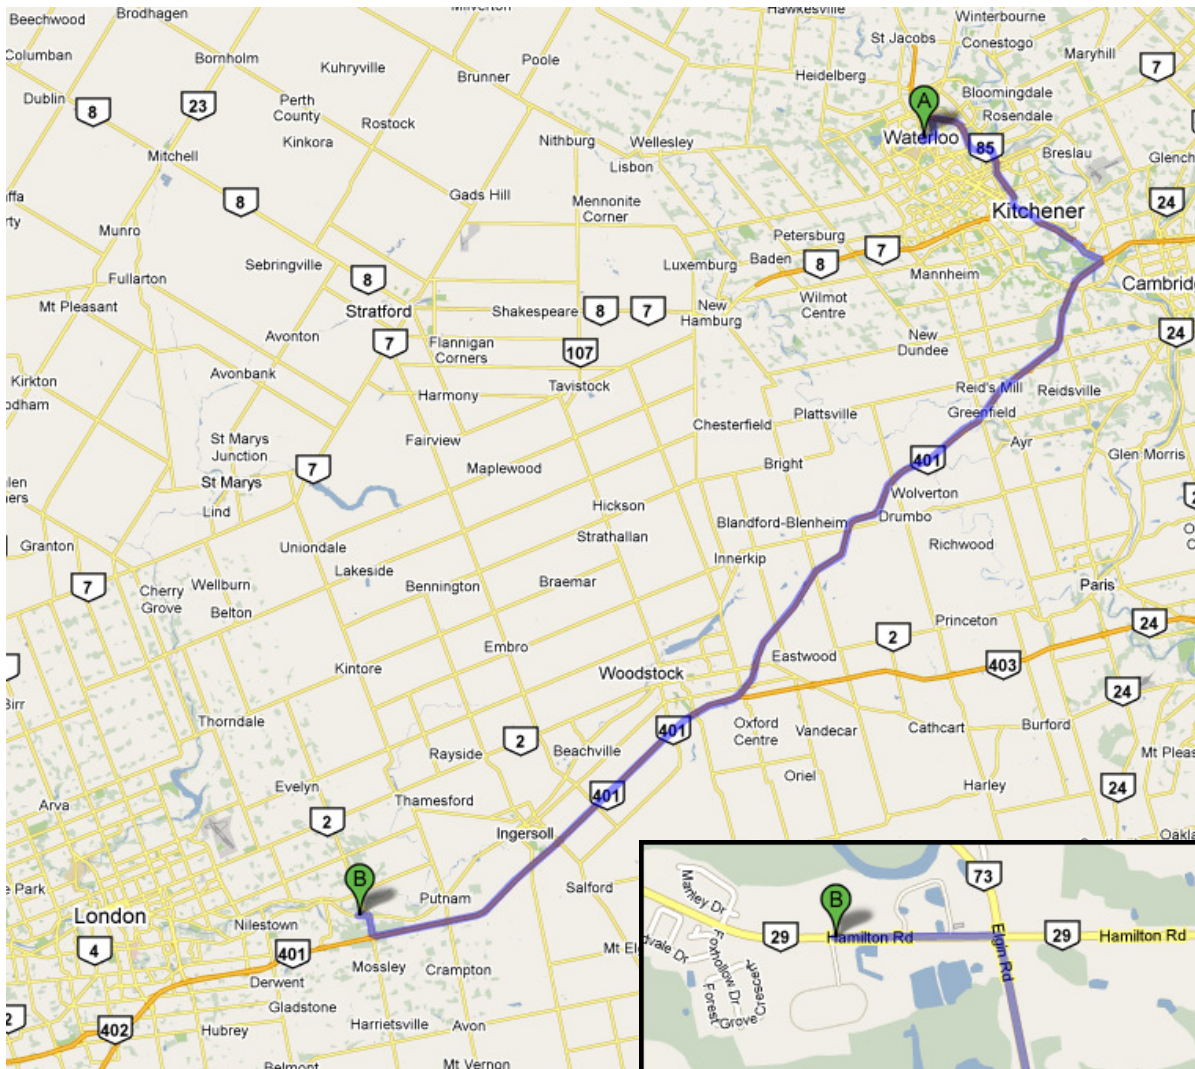

# Camp Bel (DIBC)

**GPS Coordinates :**  
42.979230,-81.029212

**Street Address :**  
4926 Hamilton Road  
Dorchester, Ontario  
N0L 1G6

**Drive Time : ~1.5hours**

**Website :**  
<http://dibc.on.ca/campbel/index.html>

- Directions :**
- 1) Head southwest on 401 towards London
  - 2) Exit the 401 at exit 203
  - 3) Turn right onto County Road 73 / Elgin Road
  - 4) Turn left onto County Road 29 / Hamilton Road
  - 5) The camp will be on your right (about 700m)