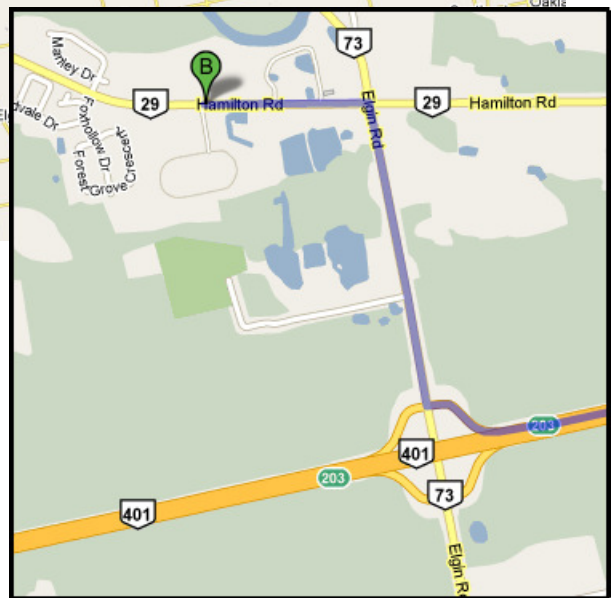

# Camp Bel (DIBC)

**GPS Coordinates :**  
42.979230,-81.029212

**Street Address :**  
4926 Hamilton Road  
Dorchester, Ontario  
N0L 1G6

**Drive Time : ~1.5hours**

**Website :**  
<http://dibc.on.ca/campbel/index.html>

- Directions :**
- 1) Head southwest on 401 towards London
  - 2) Exit the 401 at exit 203
  - 3) Turn right onto County Road 73 / Elgin Road
  - 4) Turn left onto County Road 29 / Hamilton Road
  - 5) The camp will be on your right (about 700m)