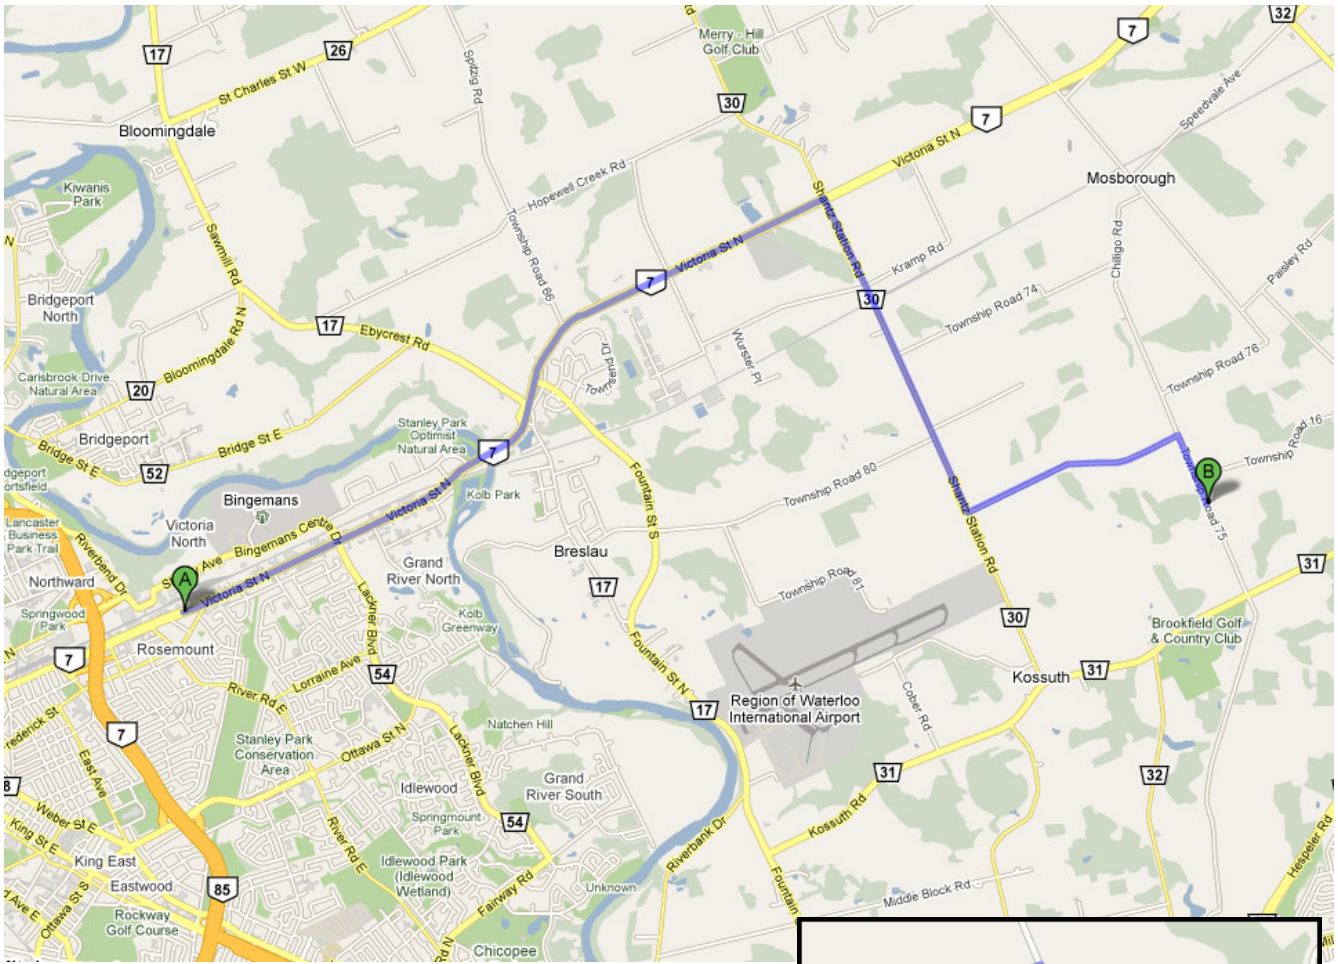

# Camp Brazil

**GPS Coordinates :**  
**[43.473816, -80.337203](#)**

**Street Address :**  
Chilligo Rd/Township Road 75,  
Cambridge,  
Ontario

**Drive Time : ~30mins**

**Website :**  
None

- Directions :**
- 1) Take Highway 7 out of town towards Guelph.
  - 2) Turn right onto Shantz Station Road.
  - 3) Turn Left onto Vance Road.
  - 4) Turn right at the end of the road onto Chilligo Road.
  - 5) Go past the farm on the right, our camp entrance is next to fence line on the right.