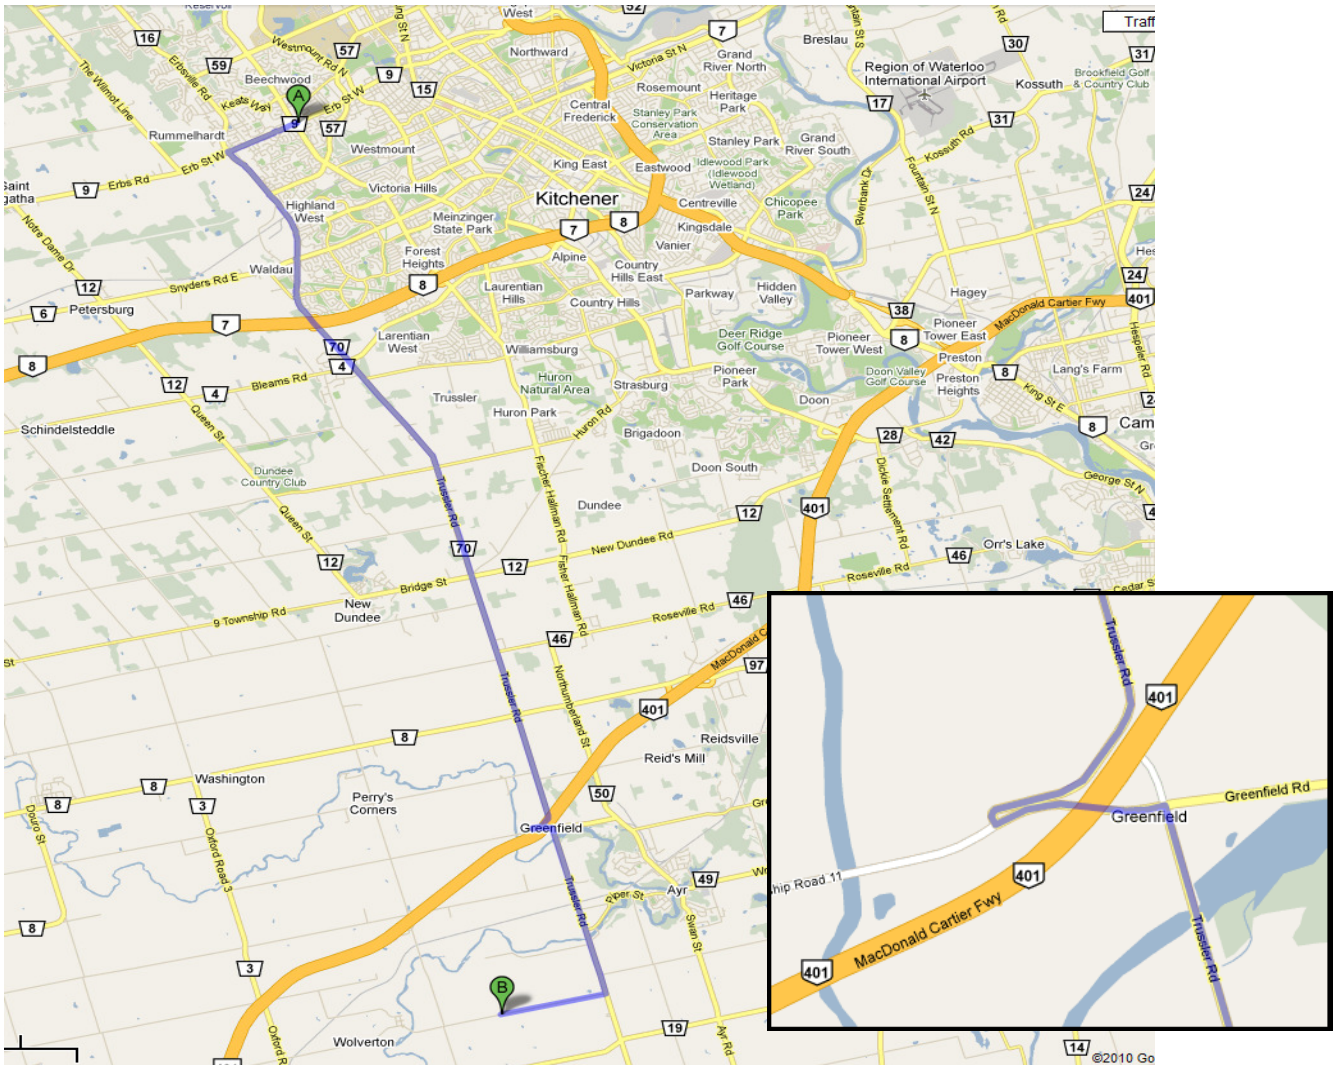

Camp Impessa

GPS Coordinates :

[43.260896,-80.498968](https://www.google.com/maps/place/43.260896,-80.498968)

Street Address :

827559 Township Rd 8,
Blandford-Blenheim,
Ontario

Drive Time : ~40mins

Website :

<http://battlefieldsbrant.50megs.com/photo.html>

Directions :

- 1) Head west on Erb Street West.
- 2) At the roundabout, take the 3rd exit onto Ira Needles Blvd.
- 3) When passing under Highway 7/8 the road will become Trussler Road.
- 4) As you approach highway 401 the road will bend to the right then a sharp left. Turn left at the stop sign onto township Road 11, pass over the bridge and turn right back onto Trussler Road.
- 5) Turn Right onto Township Road 8.
- 6) The camp will be on your right. (about 2Km)