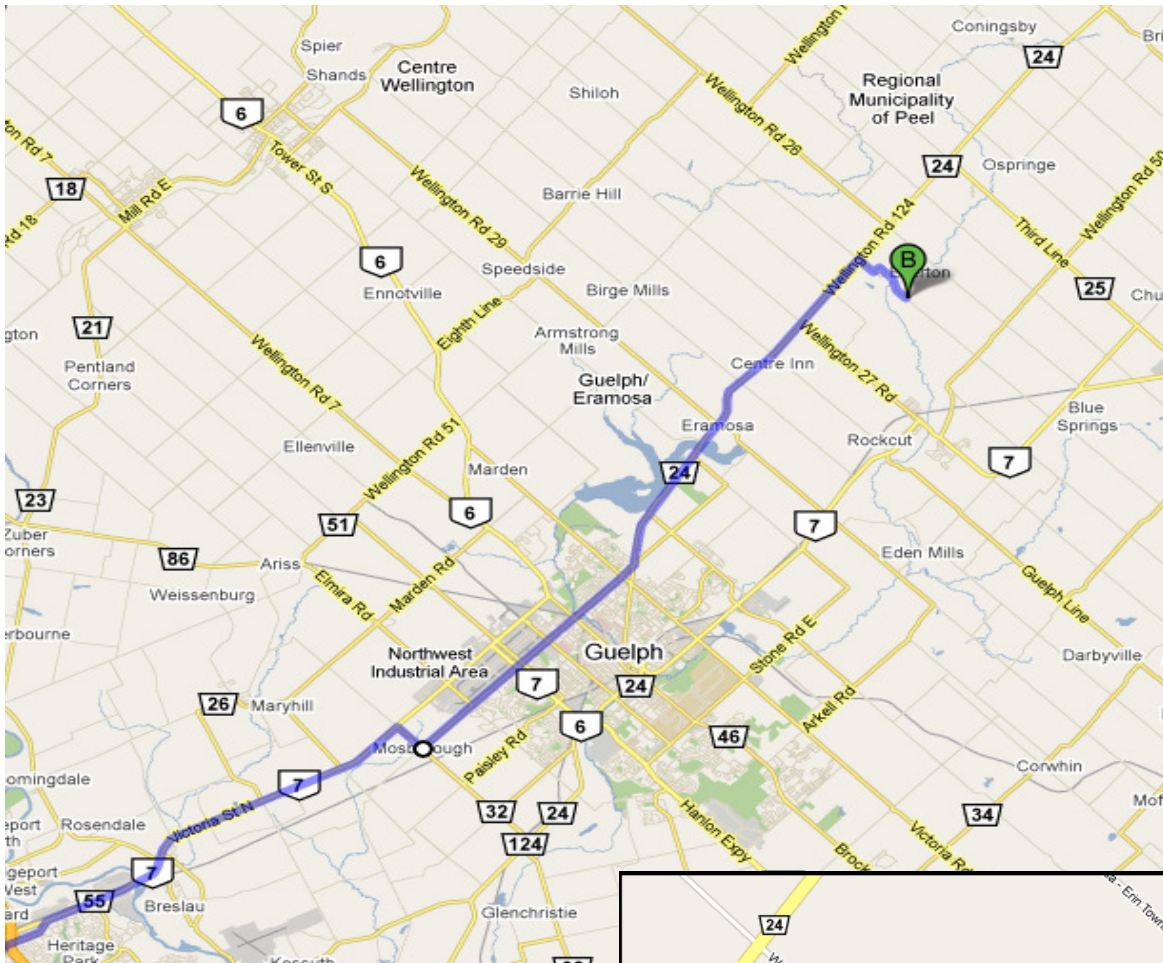

Everton Scout Camp

GPS Coordinates :
[43.655753,-80.149046](https://www.google.com/maps/place/43.655753,-80.149046)

Street Address :
5286 Evert St,
Guelph/Eramosa
Ontario

Drive Time : ~1hour

Website :
<http://scoutdocs.ca/Camps/Camps.php?camp=everton>

- Directions :**
- 1) Head East on Highway 7 towards Guelph
 - 2) Turn Right on Wellington Road 32
 - 3) Turn left onto Speedvale Ave West and continue almost right through Guelph
 - 4) Turn Left onto Eramosa Road/Country Road 24
 - 5) Continue 12.1km – Turn Right on to Wellington Rd 49
 - 6) Left on Market St
 - 7) Continue onto Evert St
 - 8) Scout Entrance to Camp is the first entrance on right