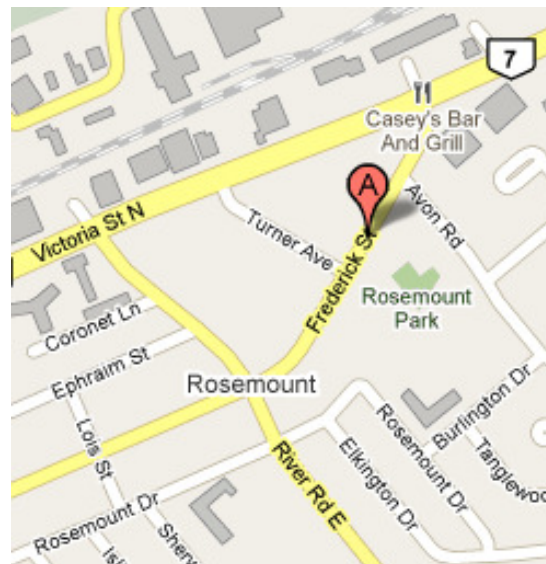

Meeting Hall : Empire School Gymnasium

Empire School
83 Empire Street
Waterloo Ontario
N2L 2M1

Sponsor Church : Mount Zion Lutheran Church

Mount Zion Lutheran Church
29 Westmount Road South
Waterloo, Ontario
N2L 2K4

Scout House / Scout Shop

Kitchener Scout Shop

844 Frederick Street
Kitchener, ON N2B 2B8
Phone: 519-742-8325
Fax: 519-742-8542

Hours

Sunday – Wednesday	Closed
Thursday	12:00 - 8:00
Friday	12:00 - 8:00
Saturday	9:00 - 1:00

<http://www.scoutshop.ca/>

Waterloo Park

We usually meet under one of the dining pavilions.

Entrance is off Westmount Road North between University Ave W and Father David Bauer Drive