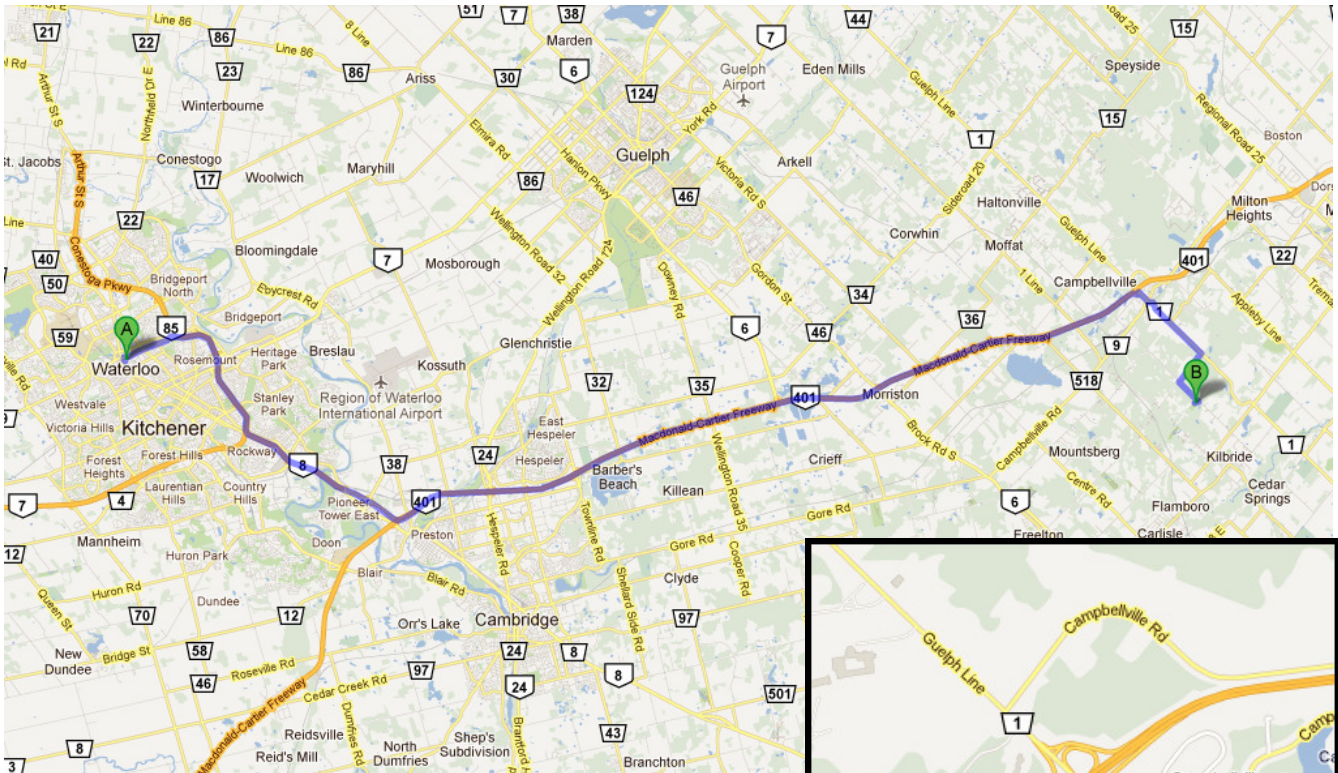

# Manitou Scout Camp

**GPS Coordinates:**  
[43.448037,-79.957214](https://www.google.com/maps/place/43.448037,-79.957214)

**Street Address:**  
7484 Twiss Road,  
Milton  
Ontario

**Drive Time:** ~50min

**Website:**  
<http://scoutdocs.ca/Camps/Camps.php?camp=manitou>  
<http://home.cogeco.ca/~brlscouts/manitou/maninfo.htm>

- Directions:**
- 1) Head east on 401 towards Toronto
  - 2) Exit the 401 at exit #312 (Guelph Line)
  - 3) Turn left at the stop sign onto Reed Side Road
  - 4) Turn right at the lights onto Guelph Line/Regional Road 1/Main St. N
  - 5) Turn right onto Conservation Road
  - 6) Take the first left onto Twiss Road
  - 7) Take the third right into the camp