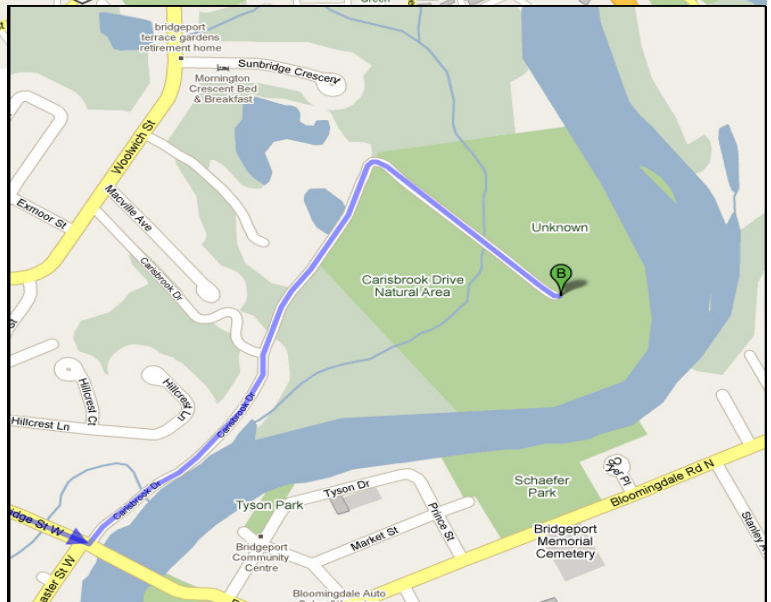

Mohawk Scout Camp

GPS Coordinates :

43.486291,-80.473188

Street Address :

[Carisbrook Dr.](#)
[Kitchener, ON](#)

Ontario

Drive Time : 15 mins

Website :

<http://scoutdocs.ca/Camps/Camps.php?camp=mohawk>

Directions :

- 1) Head East on Regional Road 57/University Ave
- 2) Turn Right at Bridge Street West/Regional Road 52
- 3) Take third exit from turning circle onto Carisbrook Drive
- 4) Go to the end and turn right through the gate and head down the hill
(Caution this lane is only one car wide, watch for cars going the other way.)
- 5) Go all the way to the end, the camp will be to your left.