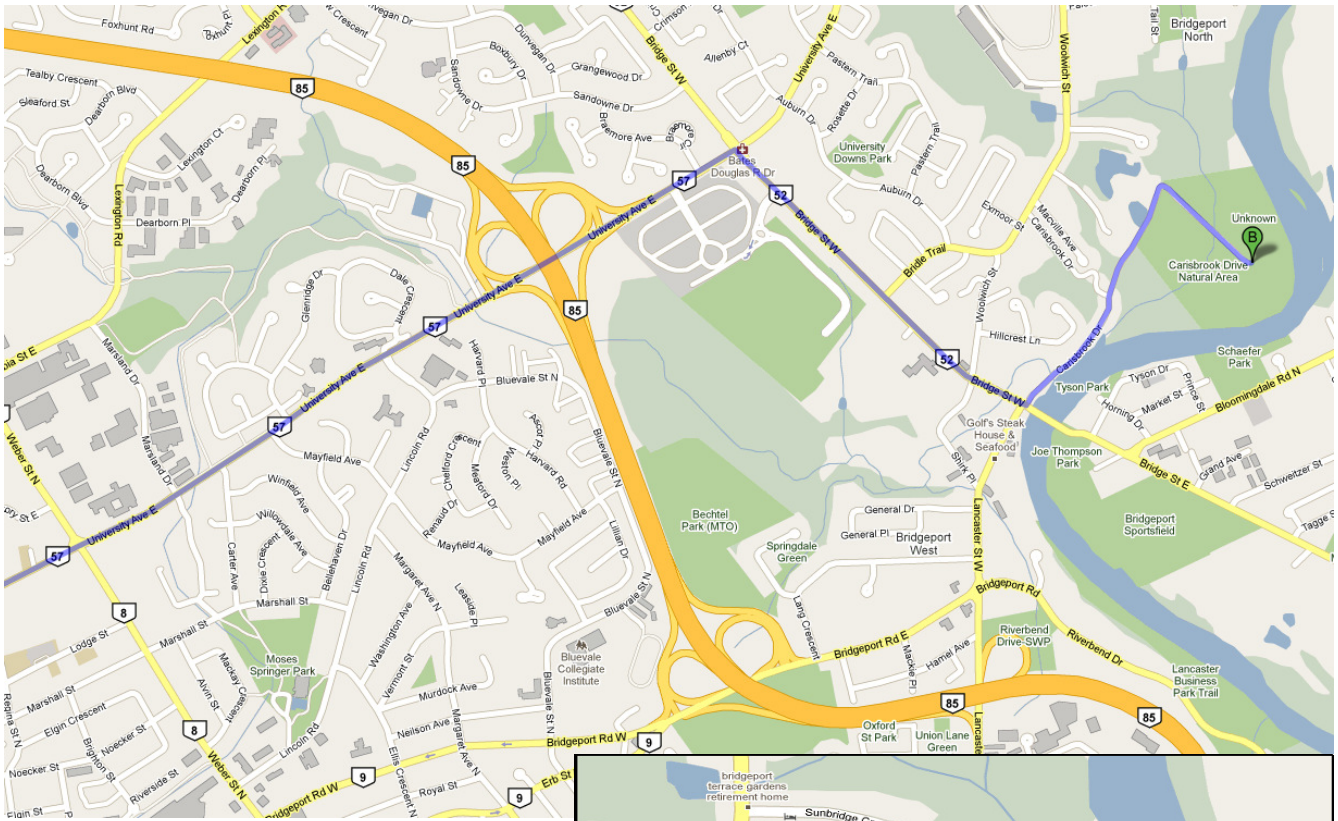

Mohawk Scout Camp

GPS Coordinates :

43.486291,-80.473188

Street Address :

[Carisbrook Dr.](#)
[Kitchener, ON](#)

Ontario

Drive Time : 15 mins

Website :

<http://scoutdocs.ca/Camps/Camps.php?camp=mohawk>

Directions :

- 1) Head East on Regional Road 57/University Ave
- 2) Turn Right at Bridge Street West/Regional Road 52
- 3) Take third exit from turning circle onto Carisbrook Drive
- 4) Go to the end and turn right through the gate and head down the hill
(Caution this lane is only one car wide, watch for cars going the other way.)
- 5) Go all the way to the end, the camp will be to your left.